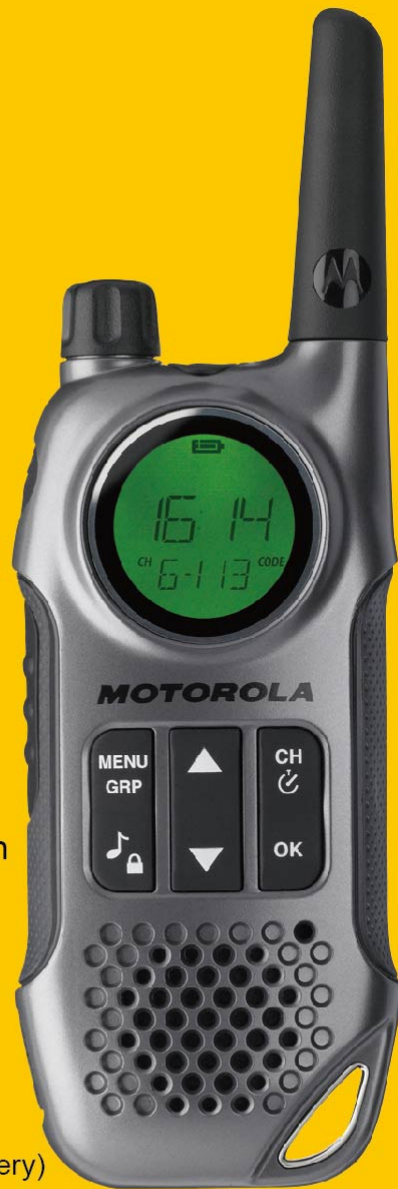

TLKR T8

【Main Features】

- Up to 10km range under optimum conditions
- 20 channels
- 38 CTCSS Code & 83 DCS Code
- Talk free of charge, without license & network support
- 10 call tone
- VOX
- Room Monitor
- Dual Watch
- Silence Mode
- Group Mode
- Time Mode
- Vibe Mode
- Auto Channel Switch
- Auto Power Off

【Technical Specification】

- RP output 0.5W
- Frequency Band 409MHz~410MHz
- Weight 118g (not included battery)
- Dimensions 56×169×29 (mm)
- Battery Ni-MH battery pack / AAA Alkaline battery
- Battery life@5/5/90 14 Hours Ni-MH battery pack
16 Hours typical Alkaline battery (not included)

【Accessory】

- Belt Clip
- Charger Base
- Power Adapter
- Battery

10km*